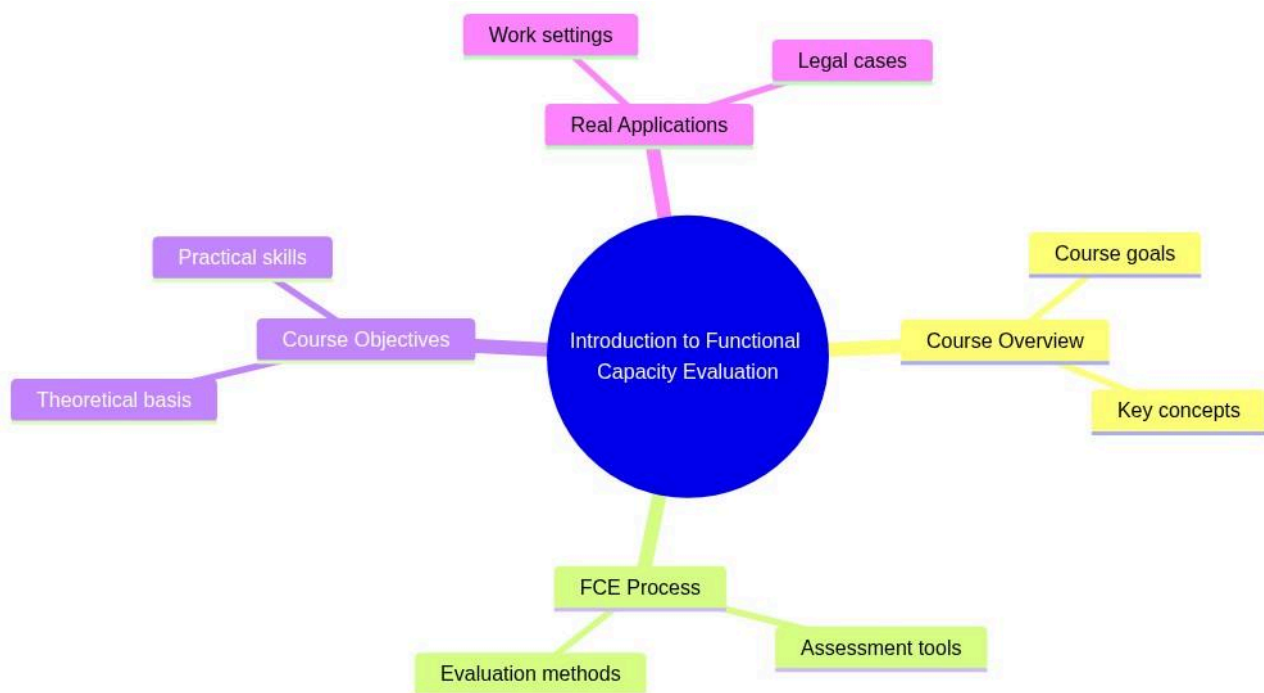

# Introduction to Functional Capacity Evaluation

mindmap

root((Introduction to Functional Capacity Evaluation))

Course Overview

Course goals

Key concepts

FCE Process

Assessment tools

Evaluation methods

Course Objectives

Theoretical basis

Practical skills

Real Applications

Work settings

Legal cases